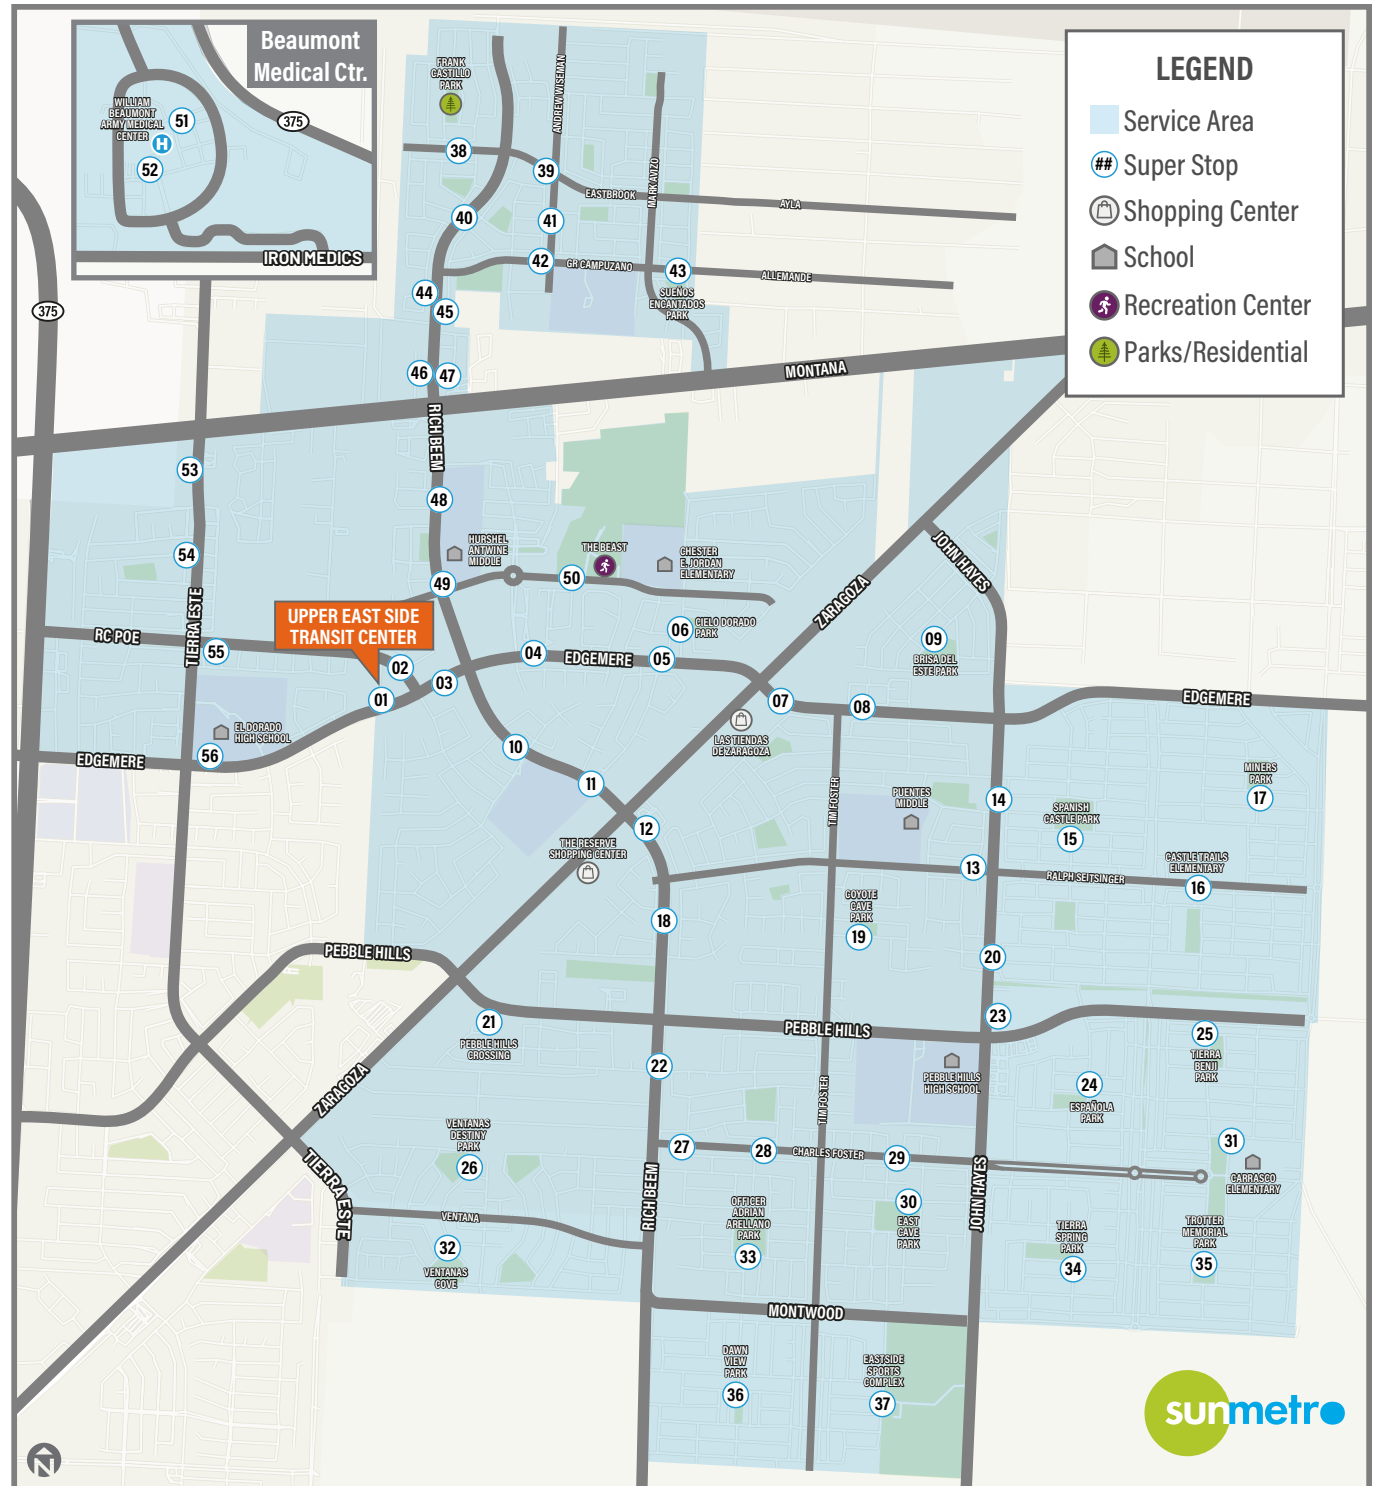

MICROTRANSIT SUPER STOP LOCATIONS

- | | |
|---------------------------------|---|
| 01 Upper East TOC\Bay B | 31 Tierra Emery\Tierra Mirage |
| 02 R.C. Poe\Tierra Aurora | 32 Hidden River\Hidden Creek |
| 03 Edgemere\Rich Beem | 33 English Point\Honour Point |
| 04 Edgemere\Hueco Valley | 34 Arturo Vallejo\Tierra Fortaleza |
| 05 Edgemere\Tierra Dorada | 35 Tierra Garden\Tierra Fortaleza |
| 06 Tierra Dorada\Tierra Creel | 36 Russ Leach\Honour Point |
| 07 Edgemere\Zaragoza | 37 Honey Dew\Eastside Sports Complex |
| 08 Edgemere\Tim Foster | 38 Eastbrook\Laurel Renee Santee |
| 09 Loma Dante\Loma Del Oeste | 39 Eastbrook\Andrew Wiseman |
| 10 Rich Beem\Tierra Sonora | 40 Rich Beem\Enrique Gomez |
| 11 Rich Beem\Tierra Bahia | 41 Andrew Wiseman\Ambrose |
| 12 Rich Beem\Shops at Rich Beem | 42 GR Campuzano\Andrew Wiseman |
| 13 Ralph Seitsinger\John Hayes | 43 GR Campuzano\Marisabel Azcarate |
| 14 John Hayes\Smokey Point | 44 Rich Beem\Joseph Rodriguez |
| 15 Pinto Trails\Ginger Kerrick | 45 Rich Beem\Osmundo Nunes |
| 16 Be Stoney\Tim Hardaway | 46 Rich Beem\Montana |
| 17 Togo Railey\Willie Worsley | 47 Rich Beem\Montana |
| 18 Rich Beem\Tower Point | 48 Rich Beem\Tuscan Sun |
| 19 Arabian Point\Tim Foster | 49 Rich Beem\Tierra Flores |
| 20 John Hayes\Lookout Point | 50 Jason Crandall\The Beast |
| 21 Pebble Hills\Zaragoza | 51 Heavy Metal Medics\Beaumont Medical Clinic |
| 22 Rich Beem\Volcanic Rock | 52 Highlander Medics\Beaumont Medical Center |
| 23 John Hayes\Pebble Hills | 53 Tierra Este\Montana |
| 24 Fred Roberts\Tierra Coruna | 54 Tierra Este\Tierra Laguna |
| 25 Tierra Isaiah\Tierra Garden | 55 RC Poe\Tierra Este |
| 26 Hidden Creek\Sleepy River | 56 Edgemere\Tierra Este |
| 27 Charles Foster\Rattler Point | |
| 28 Charles Foster\Damsel Point | |
| 29 Charles Foster\Steffi Graf | |
| 30 Early Morn\Playa Point | |

SUNMETRO.NET/MICROTRANSIT
915.212.RIDE